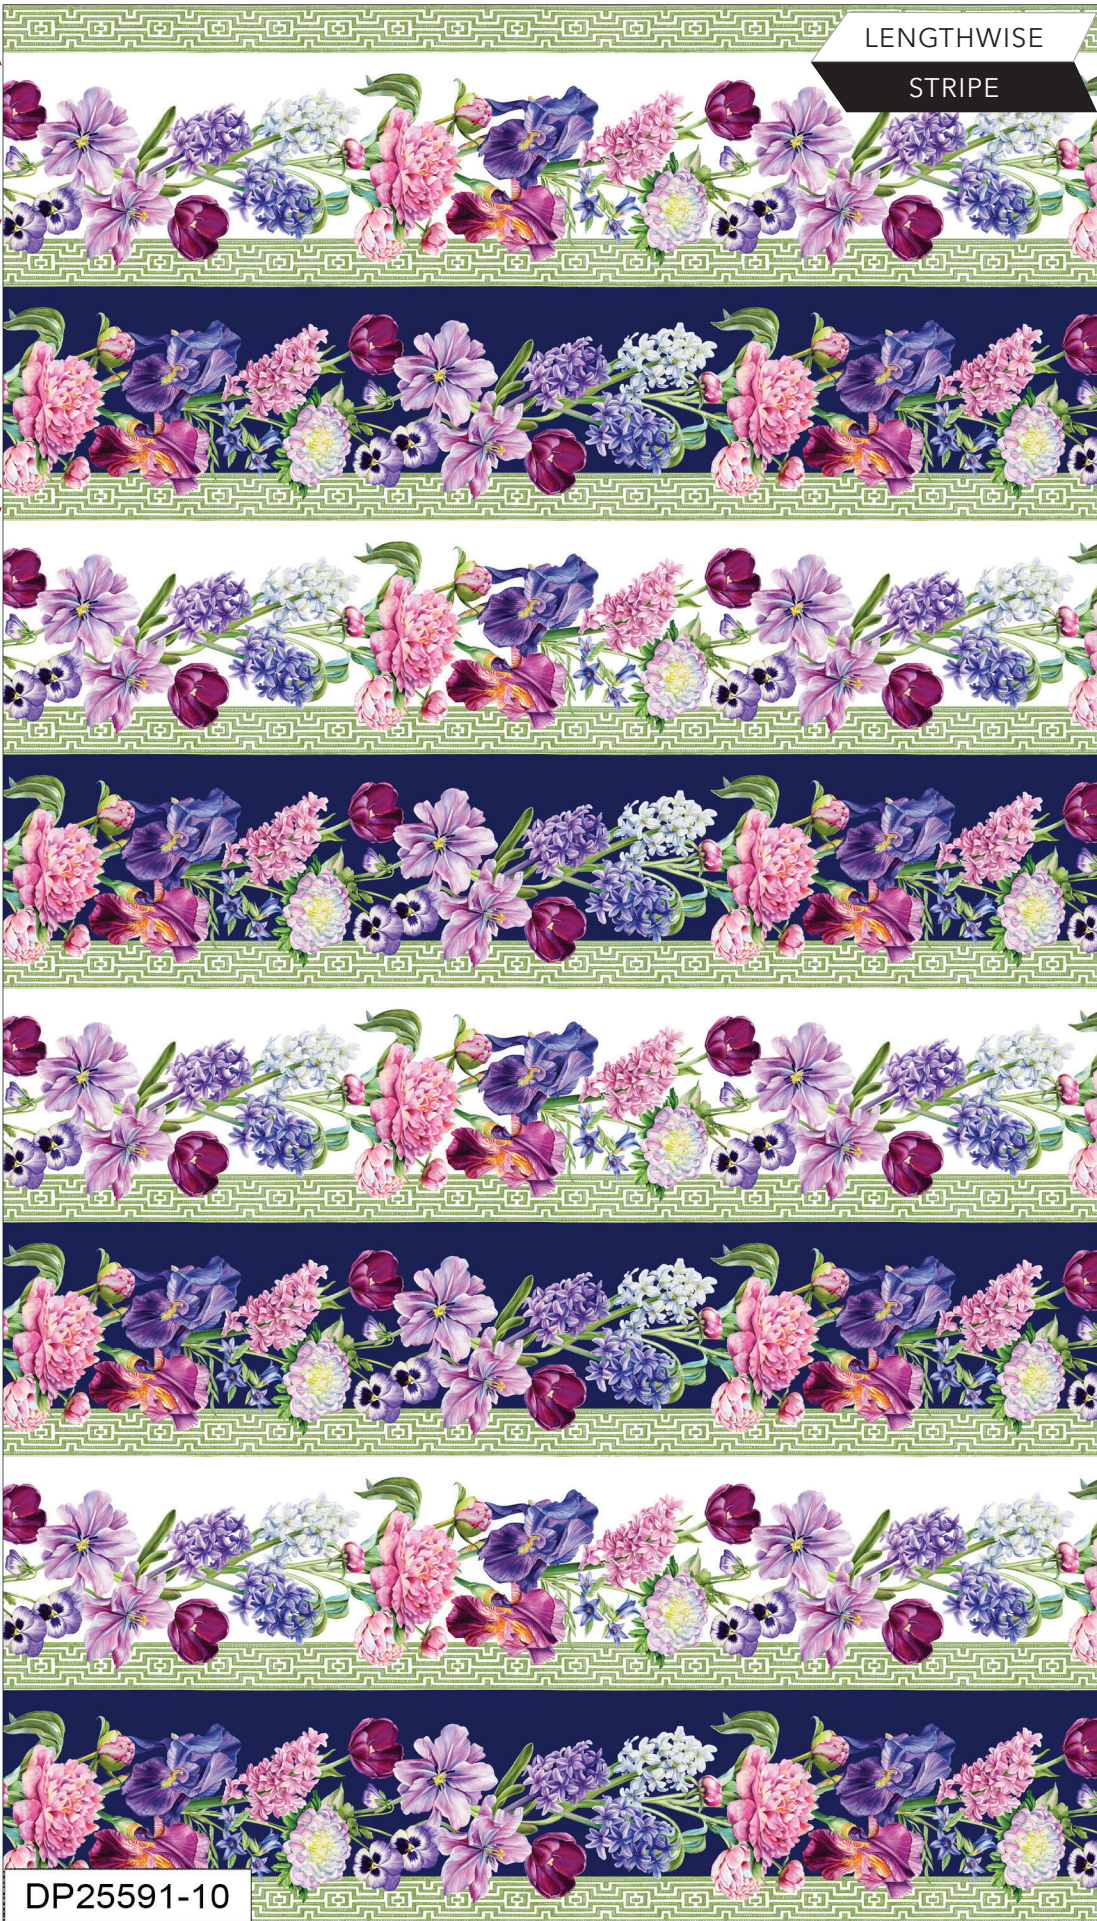

SELVAGE

LENGTHWISE
STRIPE

4"

1.08"

Deborah's Garden

by Michel Design Works

DP2591-10

Repeats 4 times across WOF

Deborah's Garden

by Michel Design Works

An abundance of vibrant botanical florals on crisp white grounds with contrasting grounds in mystical navy, soft lavender and vivid magenta are showcased in Deborah's Garden. One of the finest collections created by Michel Design Works, Deborah's Garden features a wide variety of prints in small, medium, and large scale and light, medium, and dark values. Patterns also vary in density providing multiple creative possibilities for creating your own botanical garden.