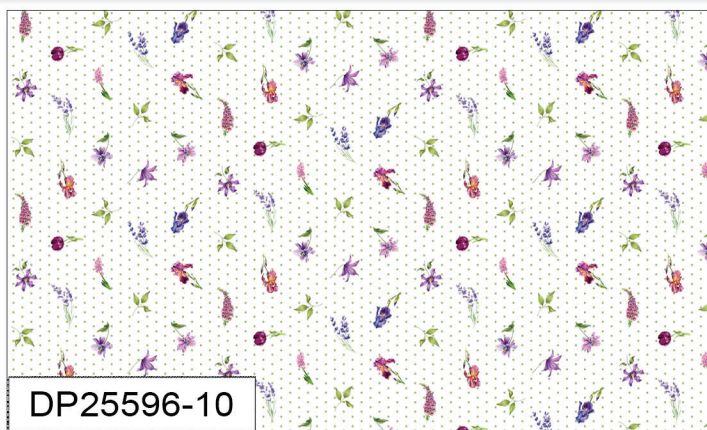

SELVAGE

LENGTHWISE
STRIPE

4"

1.08"

Deborah's Garden

by Michel Design Works

DP2591-10

Repeats 4 times across WOF

DP25595-10

DP25594-88

Deborah's Garden

by Michel Design Works

SELVAGE

DP25592-10

SELVAGE

DP25600-10

DP25596-10

SELVAGE

DP25599-74

DP25598-74

WIDTH OF STRIPE 2.65"

Deborah's Garden

by Michel Design Works

SELVAGE